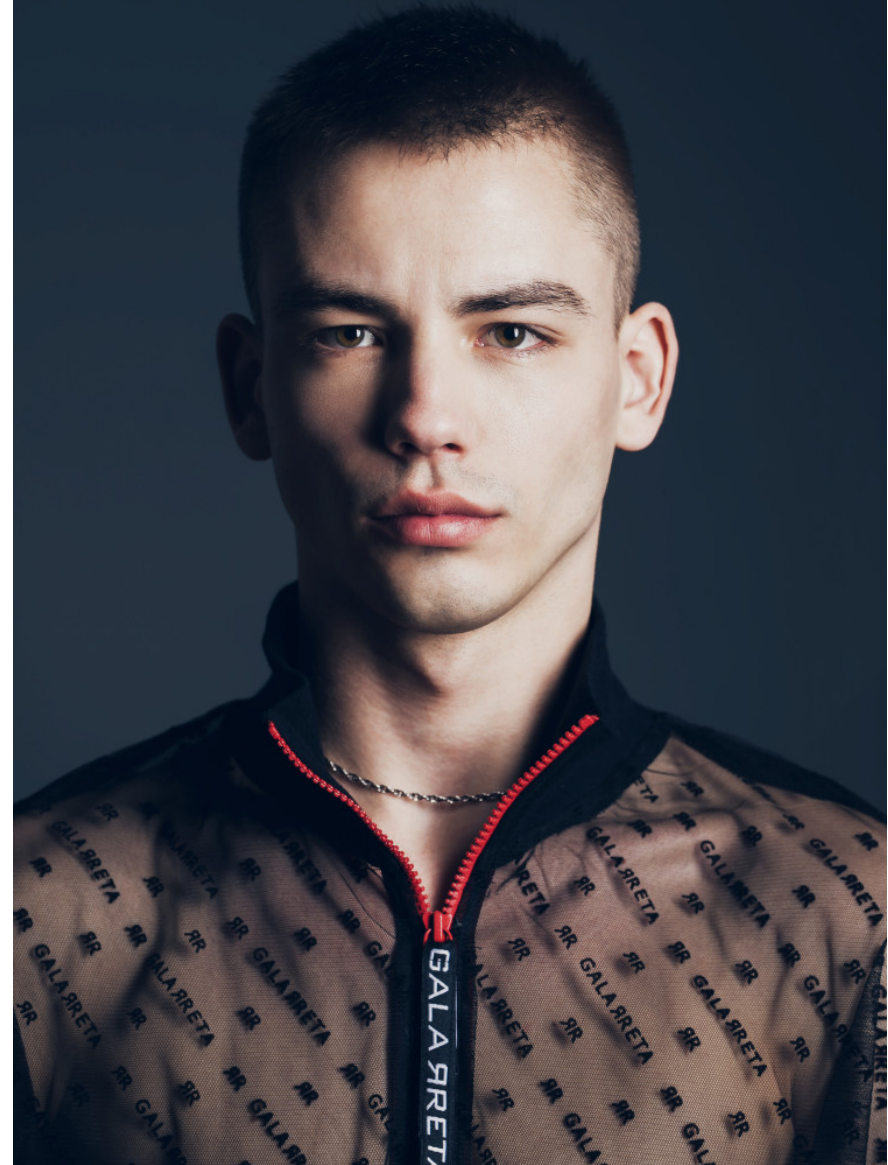

6

QUINN S

Height: 190cm / 6' 3"   Chest: 91cm / 36"   Waist: 71cm 28"   Shoes: 43 EU / 9 US / 8.5 UK   Hair: Brown   Eyes: Green