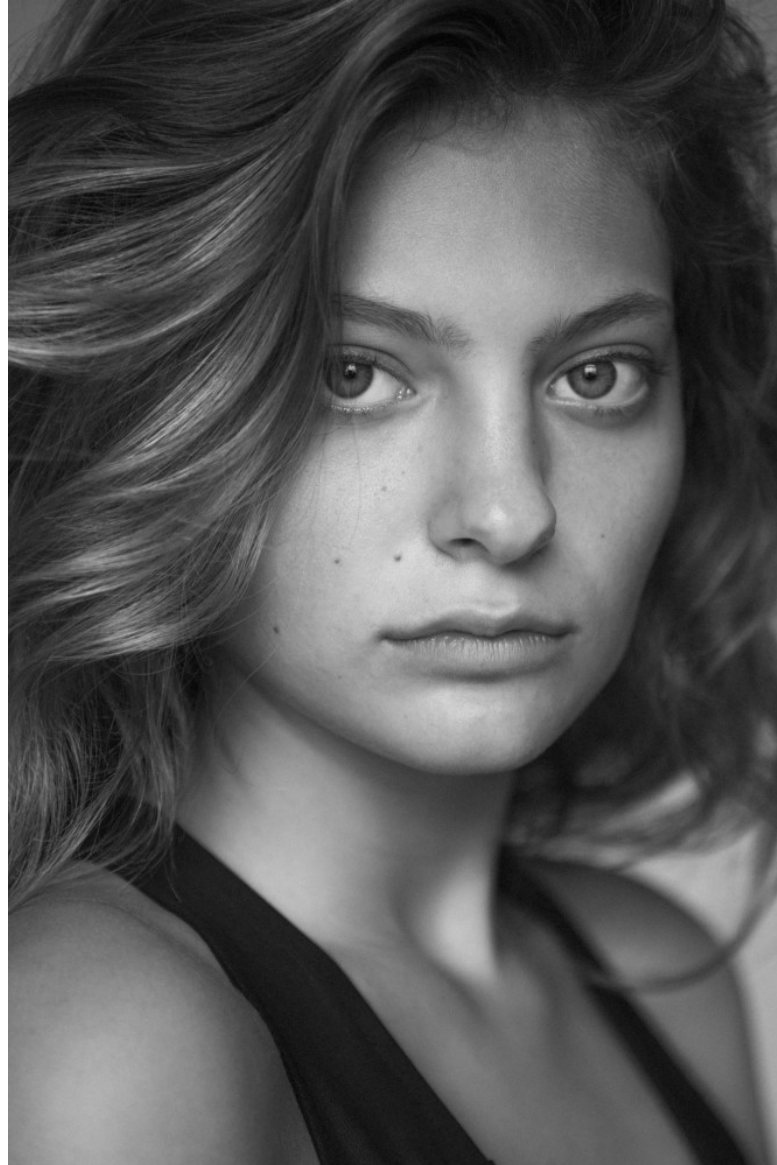

6

CAITLAN K

Height: 172.5cm / 5' 8" Bust: 81.5cm / 32" BC Waist: 64cm 25" Hips: 90.5cm / 35½" Shoes: 38.5 EU / 7½ US / 5½ UK Hair: Light brown Eyes: Blue gray

6

CAITLAN K

Height: 172.5cm / 5' 8" Bust: 81.5cm / 32" BC Waist: 64cm 25" Hips: 90.5cm / 35½" Shoes: 38.5 EU / 7½ US / 5½ UK Hair: Light brown Eyes: Blue gray

6

CAITLAN K

Height: 172.5cm / 5' 8" Bust: 81.5cm / 32" BC Waist: 64cm 25" Hips: 90.5cm / 35½" Shoes: 38.5 EU / 7½ US / 5½ UK Hair: Light brown Eyes: Blue gray