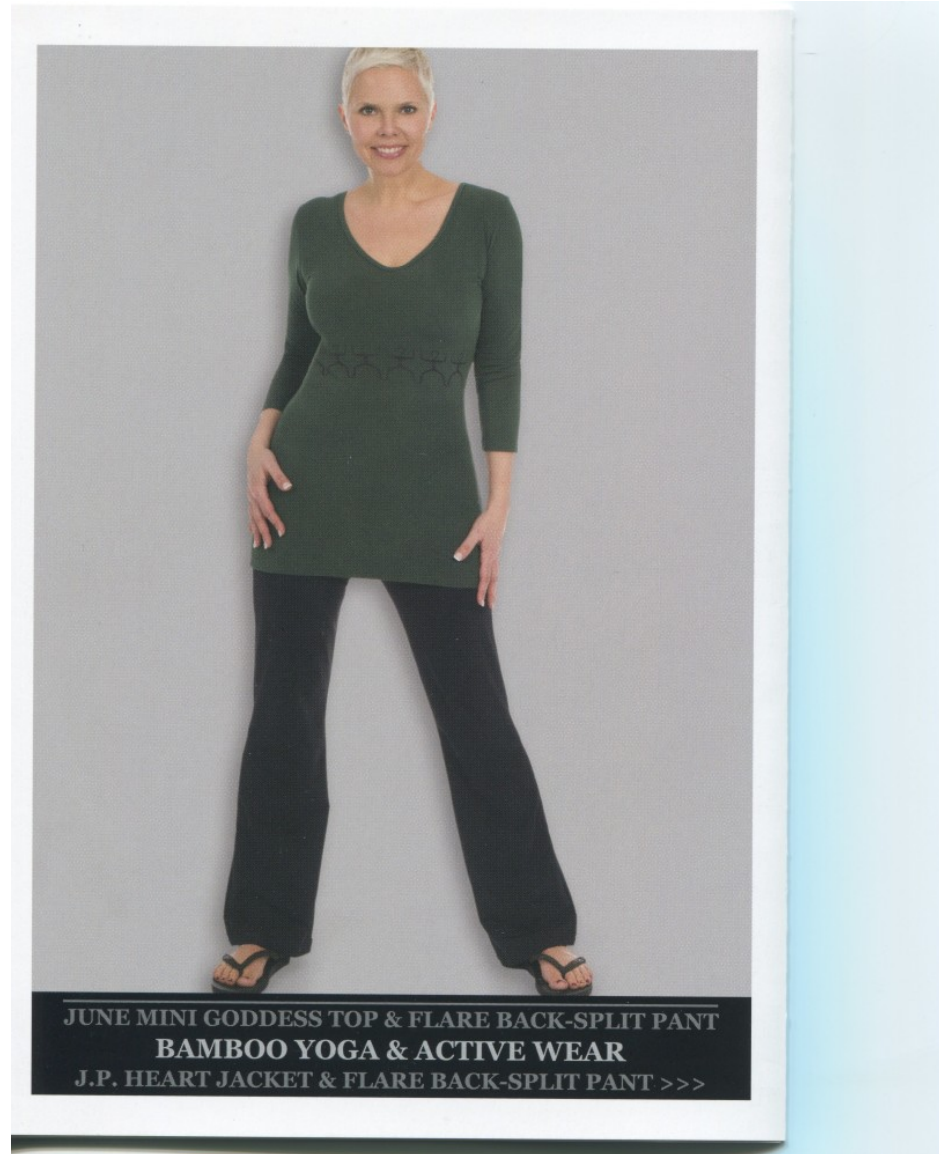

6

JANE P

Height: 178cm / 5' 10"   Bust: 91.5cm / 36" D   Waist: 84cm 33"   Hips: 104cm / 41"   Shoes: 40 EU / 9 US / 7 UK   Hair: Blonde