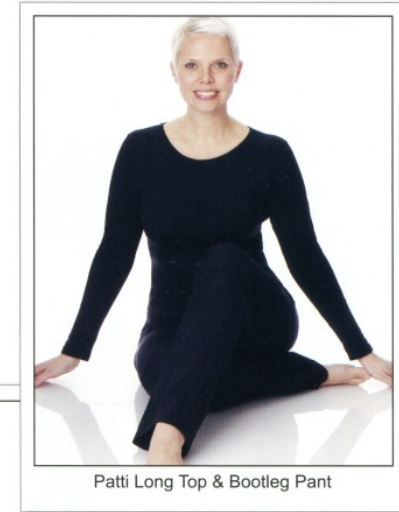

Relax

JANE P

Height: 178cm / 5' 10"   Bust: 91.5cm / 36" D   Waist: 84cm 33"   Hips: 104cm / 41"   Shoes: 40 EU / 9 US / 7 UK   Hair: Blonde