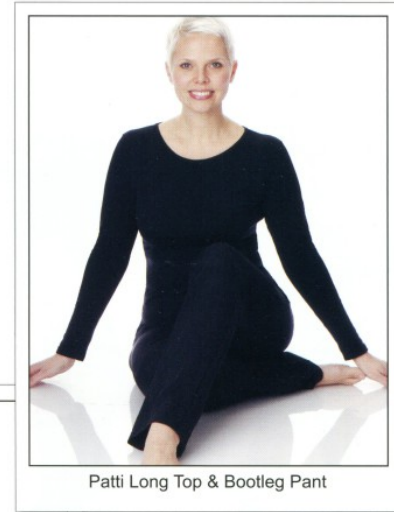

Relax

JANE P

Height: 178cm / 5' 10"   Bust: 91.5cm / 36" D   Waist: 84cm 33"   Hips: 104cm / 41"   Shoes: 40 EU / 9 US / 7 UK   Hair: Blonde