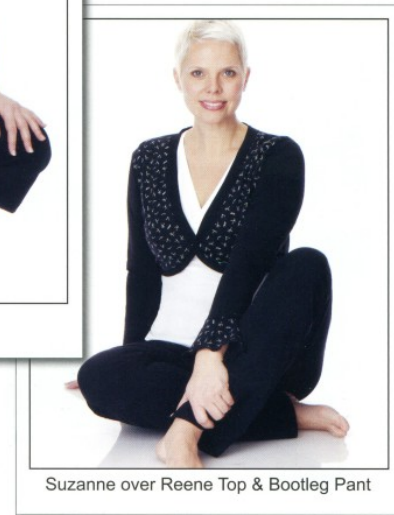

Relax

JANE P

Height: 178cm / 5' 10"   Bust: 91.5cm / 36" D   Waist: 84cm 33"   Hips: 104cm / 41"   Shoes: 40 EU / 9 US / 7 UK   Hair: Blonde