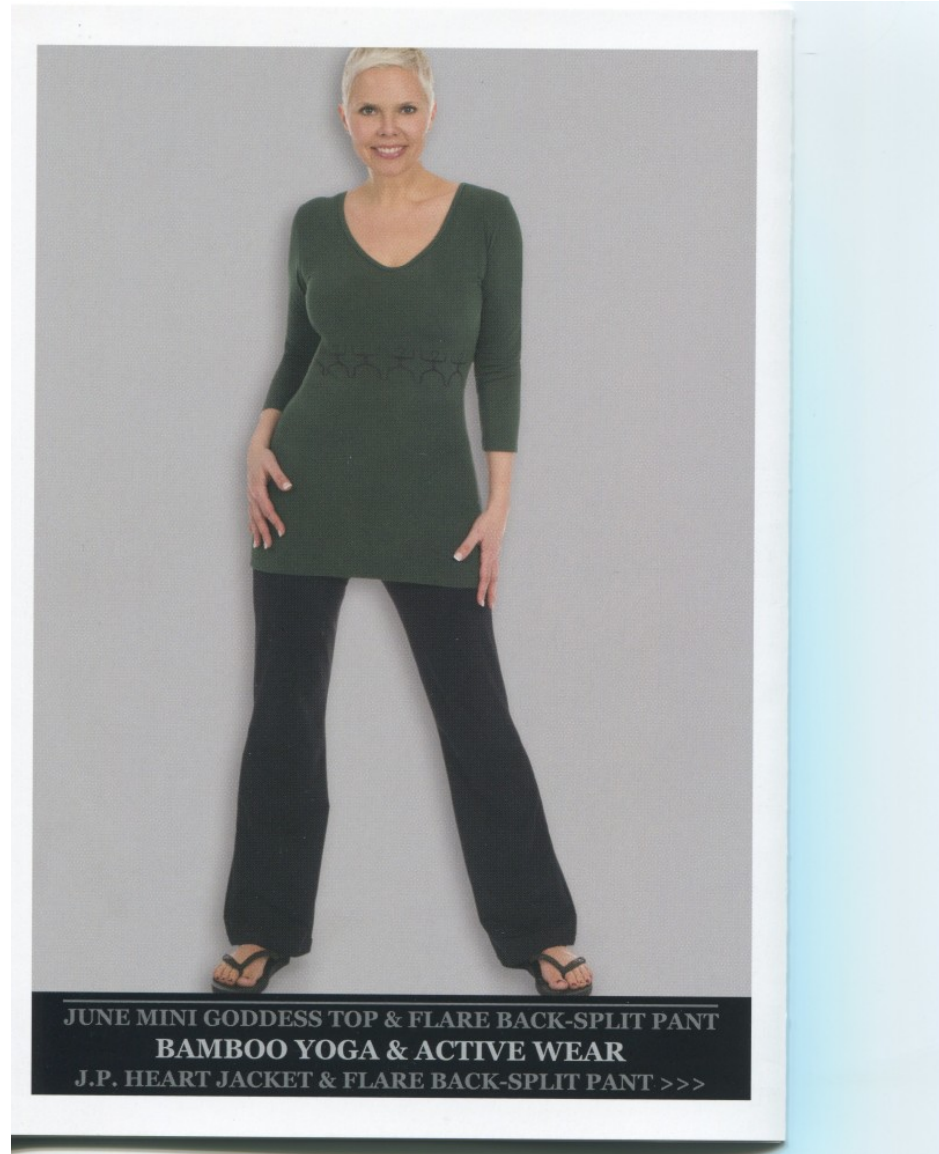

6

Let
Your
Body...

Relax

JANE P

Height: 178cm / 5' 10" Bust: 91.5cm / 36" D Waist: 84cm 33" Hips: 104cm / 41" Shoes: 40 EU / 9 US / 7 UK Hair: Blonde

6

JANE P

Height: 178cm / 5' 10" Bust: 91.5cm / 36" D Waist: 84cm 33" Hips: 104cm / 41" Shoes: 40 EU / 9 US / 7 UK Hair: Blonde