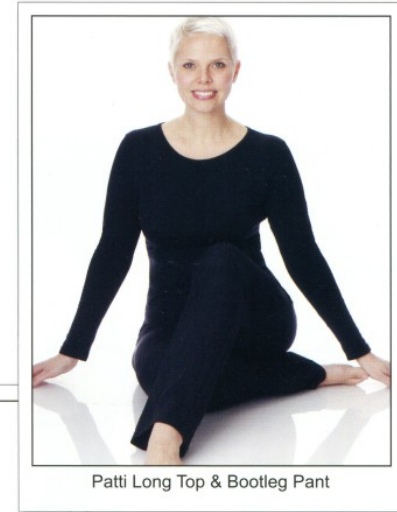

6

JANE P

Height: 178cm / 5' 10" Bust: 91.5cm / 36" D Waist: 84cm 33" Hips: 104cm / 41" Shoes: 40 EU / 9 US / 7 UK Hair: Blonde

6

JANE P

Height: 178cm / 5' 10" Bust: 91.5cm / 36" D Waist: 84cm 33" Hips: 104cm / 41" Shoes: 40 EU / 9 US / 7 UK Hair: Blonde

6

Let
Your
Body...

Relax

JANE P

Height: 178cm / 5' 10" Bust: 91.5cm / 36" D Waist: 84cm 33" Hips: 104cm / 41" Shoes: 40 EU / 9 US / 7 UK Hair: Blonde

6

JANE P

Height: 178cm / 5' 10" Bust: 91.5cm / 36" D Waist: 84cm 33" Hips: 104cm / 41" Shoes: 40 EU / 9 US / 7 UK Hair: Blonde