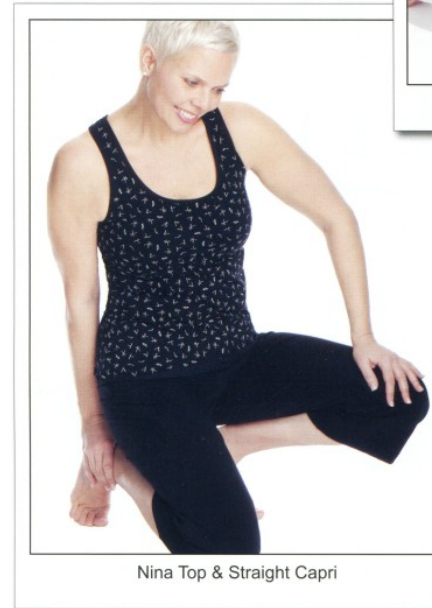

Relax

JANE P

Height: 178cm / 5' 10"   Bust: 91.5cm / 36" D   Waist: 84cm 33"   Hips: 104cm / 41"   Shoes: 40 EU / 9 US / 7 UK   Hair: Blonde