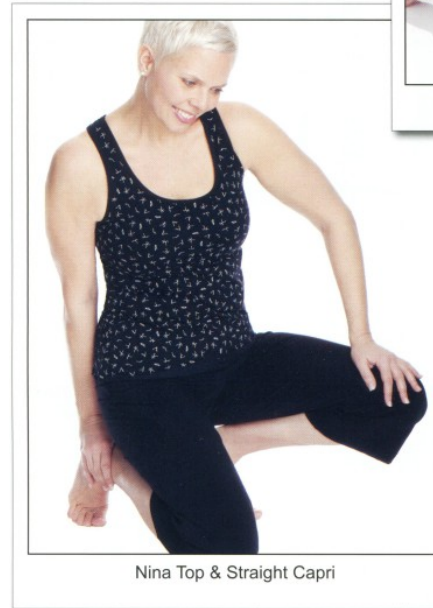

## JANE P

Height: 178cm / 5' 10"   Bust: 91.5cm / 36" D   Waist: 84cm 33"   Hips: 104cm / 41"   Shoes: 40 EU / 9 US / 7 UK   Hair: Blonde

# 6

Let  
Your  
Body...

Relax

**JANE P**

Height: 178cm / 5' 10"   Bust: 91.5cm / 36" D   Waist: 84cm 33"   Hips: 104cm / 41"   Shoes: 40 EU / 9 US / 7 UK   Hair: Blonde

**6**

**JANE P**

Height: 178cm / 5' 10"   Bust: 91.5cm / 36" D   Waist: 84cm 33"   Hips: 104cm / 41"   Shoes: 40 EU / 9 US / 7 UK   Hair: Blonde