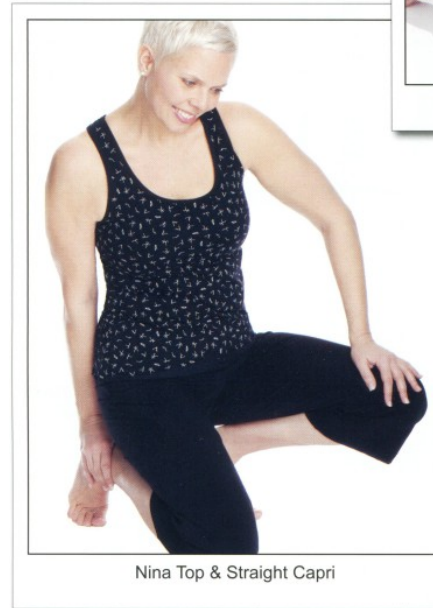

6

JANE P

Height: 178cm / 5' 10" Bust: 91.5cm / 36" D Waist: 84cm 33" Hips: 104cm / 41" Shoes: 40 EU / 9 US / 7 UK Hair: Blonde

6

JANE P

Height: 178cm / 5' 10" Bust: 91.5cm / 36" D Waist: 84cm 33" Hips: 104cm / 41" Shoes: 40 EU / 9 US / 7 UK Hair: Blonde

6

Let
Your
Body...

Relax

JANE P

Height: 178cm / 5' 10" Bust: 91.5cm / 36" D Waist: 84cm 33" Hips: 104cm / 41" Shoes: 40 EU / 9 US / 7 UK Hair: Blonde

6

JANE P

Height: 178cm / 5' 10" Bust: 91.5cm / 36" D Waist: 84cm 33" Hips: 104cm / 41" Shoes: 40 EU / 9 US / 7 UK Hair: Blonde