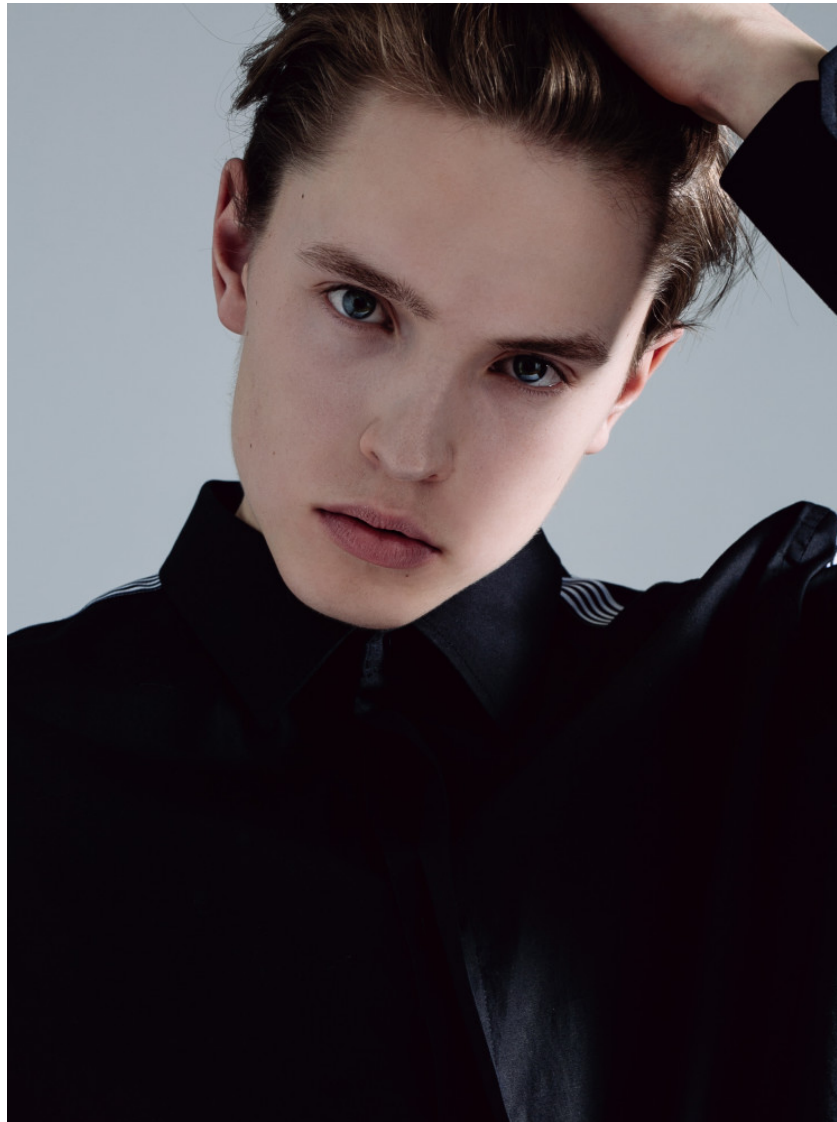

**6**

**KEN D**

Height: 187cm / 6' 1½" Chest: 98.5cm / 39" Waist: 79.5cm 31½" Shoes: 44.5 EU / 10½ US / 10 UK Hair: Light brown Eyes: Blue green

## KEN D

Height: 187cm / 6' 1½" Chest: 98.5cm / 39" Waist: 79.5cm 31½" Shoes: 44.5 EU / 10½ US / 10 UK Hair: Light brown Eyes: Blue green