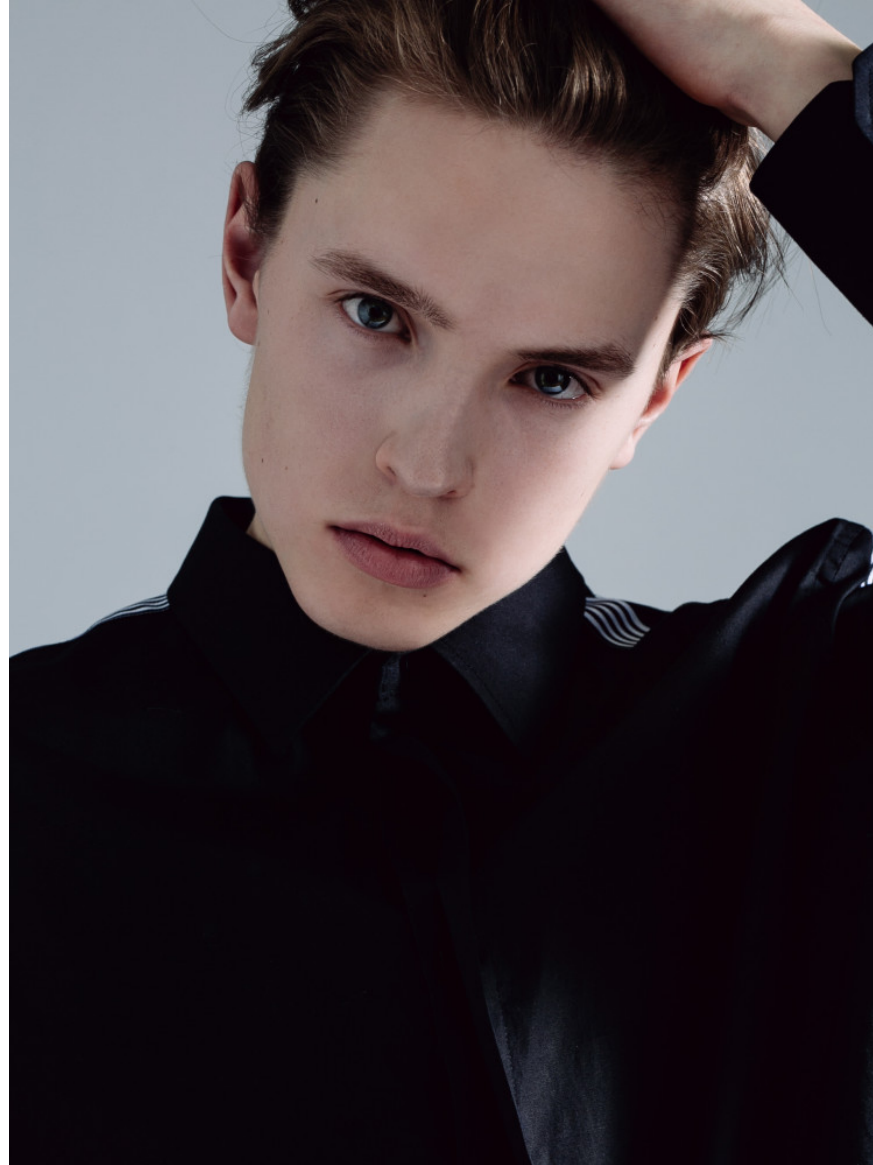

# 6

**KEN D**

Height: 186cm / 6' 1"   Chest: 96.5cm / 38"   Waist: 77cm 30½"   Shoes: 44.5 EU / 10½ US / 10 UK   Hair: Light brown   Eyes: Blue green

## KEN D

Height: 186cm / 6' 1"   Chest: 96.5cm / 38"   Waist: 77cm 30½"   Shoes: 44.5 EU / 10½ US / 10 UK   Hair: Light brown   Eyes: Blue green