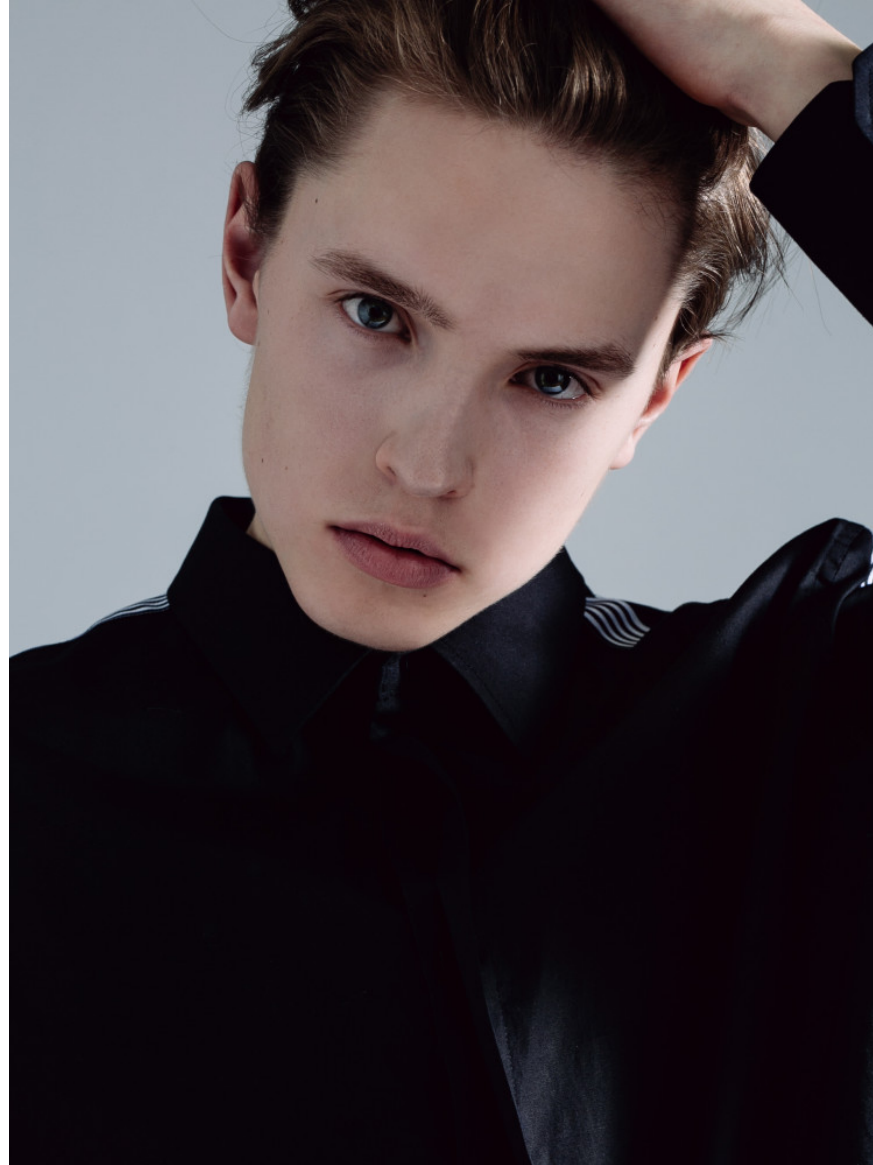

6

KEN D

Height: 186cm / 6' 1" Chest: 96.5cm / 38" Waist: 77cm 30½" Shoes: 44.5 EU / 10½ US / 10 UK Hair: Light brown Eyes: Blue green

6

KEN D

Height: 186cm / 6' 1" Chest: 96.5cm / 38" Waist: 77cm 30½" Shoes: 44.5 EU / 10½ US / 10 UK Hair: Light brown Eyes: Blue green

6

KEN D

Height: 186cm / 6' 1" Chest: 96.5cm / 38" Waist: 77cm 30½" Shoes: 44.5 EU / 10½ US / 10 UK Hair: Light brown Eyes: Blue green