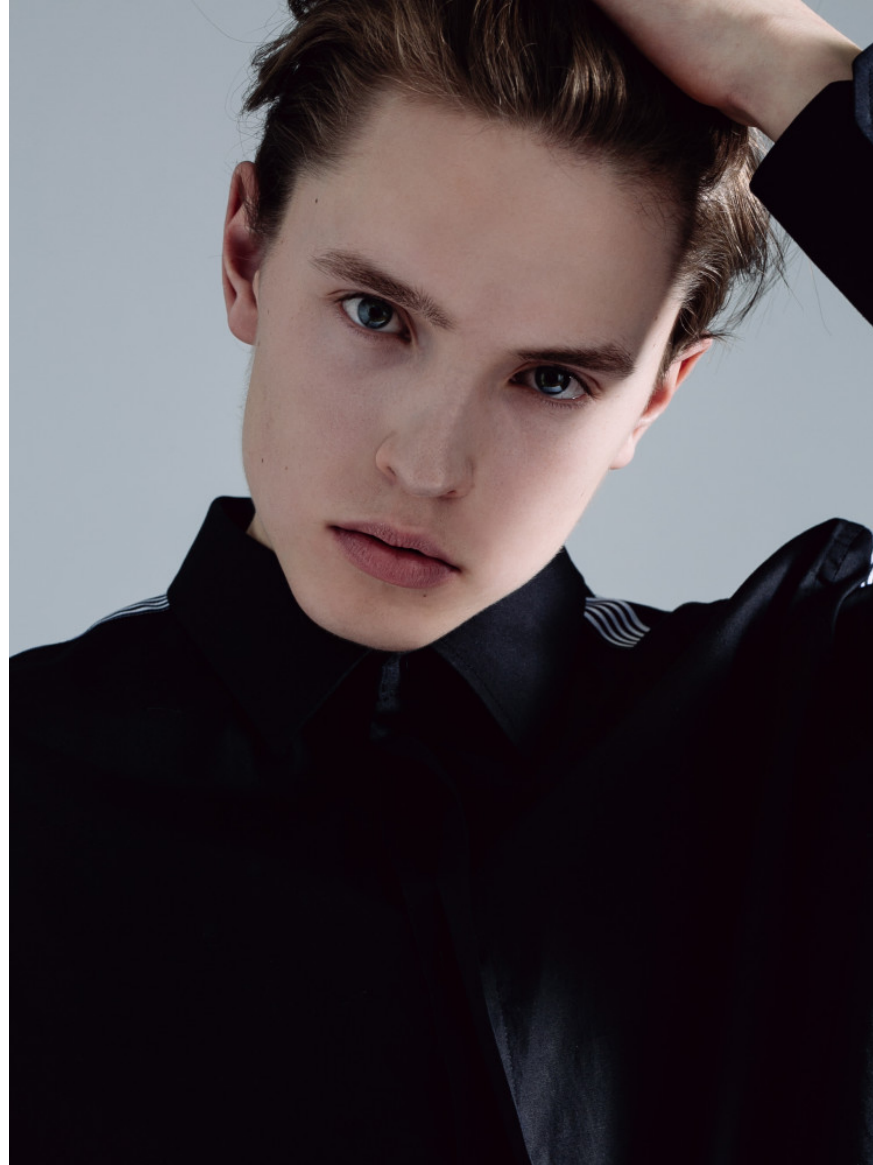

# 6

**KEN D**

Height: 186cm / 6' 1"   Chest: 96.5cm / 38"   Waist: 77cm 30½"   Shoes: 44.5 EU / 10½ US / 10 UK   Hair: Light brown   Eyes: Blue green

## **KEN D**

Height: 186cm / 6' 1"   Chest: 96.5cm / 38"   Waist: 77cm 30½"   Shoes: 44.5 EU / 10½ US / 10 UK   Hair: Light brown   Eyes: Blue green